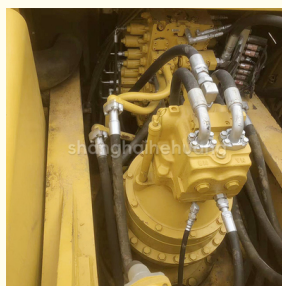

More Images