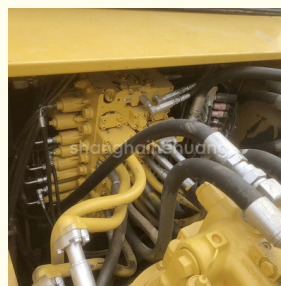

More Images